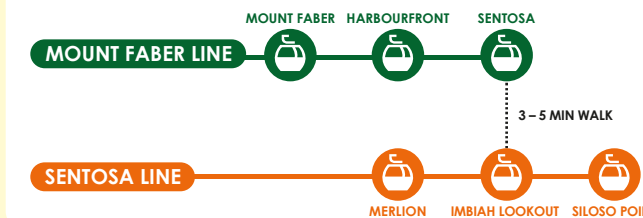

SINGAPORE CABLE CAR SKY NETWORK

NEW 1 YEAR MEMBERSHIP

	New Sign Up/Renewal
INDIVIDUAL MEMBERSHIP	$45
FAMILY* MEMBERSHIP	$155

*For up to **four** immediate family members or your domestic helper. Immediate family members consist of grandparents, parents, siblings and children.